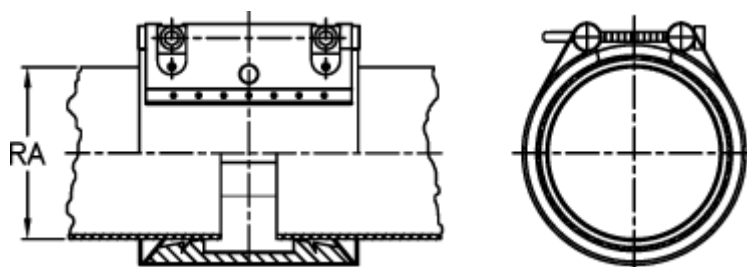

Data Sheet

Article number: 025748300186

Description: Norma Connect pipe coupling
GRIP E W5 Ø=186,0 EPDM, 10 bar

Measures

Note = Kontakt os for yderligere informationer.

RA = 186